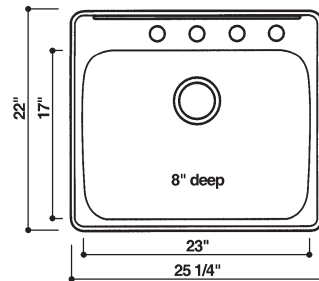

Stainless Steel Single Bowl Sink

KINDRED

Estate

Stainless Steel Single Bowl Kitchen Sink S2225/80ML/#E

22" D x 25-1/4" W (559mm x 641mm), 8" (203mm) deep bowl OD

Estate sinks are fabricated from thick 18 gauge 18/10 stainless steel, making them extra strong and virtually corrosion free. They are guaranteed on materials and workmanship for life. Roomier bowls accommodate your largest pans or utensils. A pre-installed rim seal eliminates caulking, sealing your sink to the countertop. A durable, attractive lustre bowl finish is accented with a mirror deck. The recessed spillway partition channels overflowing water from one bowl to the other. Sound deadening pads on the underside of bowls eliminate excess noise and vibration. Undercoating further deadens sounds, provides an added barrier to water condensation, and offers better heat retention. Hold-down clamps attach to the bowl before going into the countertop for a secure, trouble-free installation.

Each sink comes with illustrated installation instructions, a machined masonite countertop cutout template and a use and care guide. *Strainer 1135 sold separately.* S2225/80ML/3E has three 1-1/2" diameter holes. S2225/80ML/4E has four 1-1/2" diameter holes, 4" center-to-center. A 27" cabinet is the recommended minimum.

Product No.	Description	Unit	Approximate Shipping Weight/Unit
S2225/80ML/3E	Stainless Steel Single Bowl Three Hole	each	20 lbs.
S2225/80ML/4E	Stainless Steel Single Bowl Four Hole	each	20 lbs.